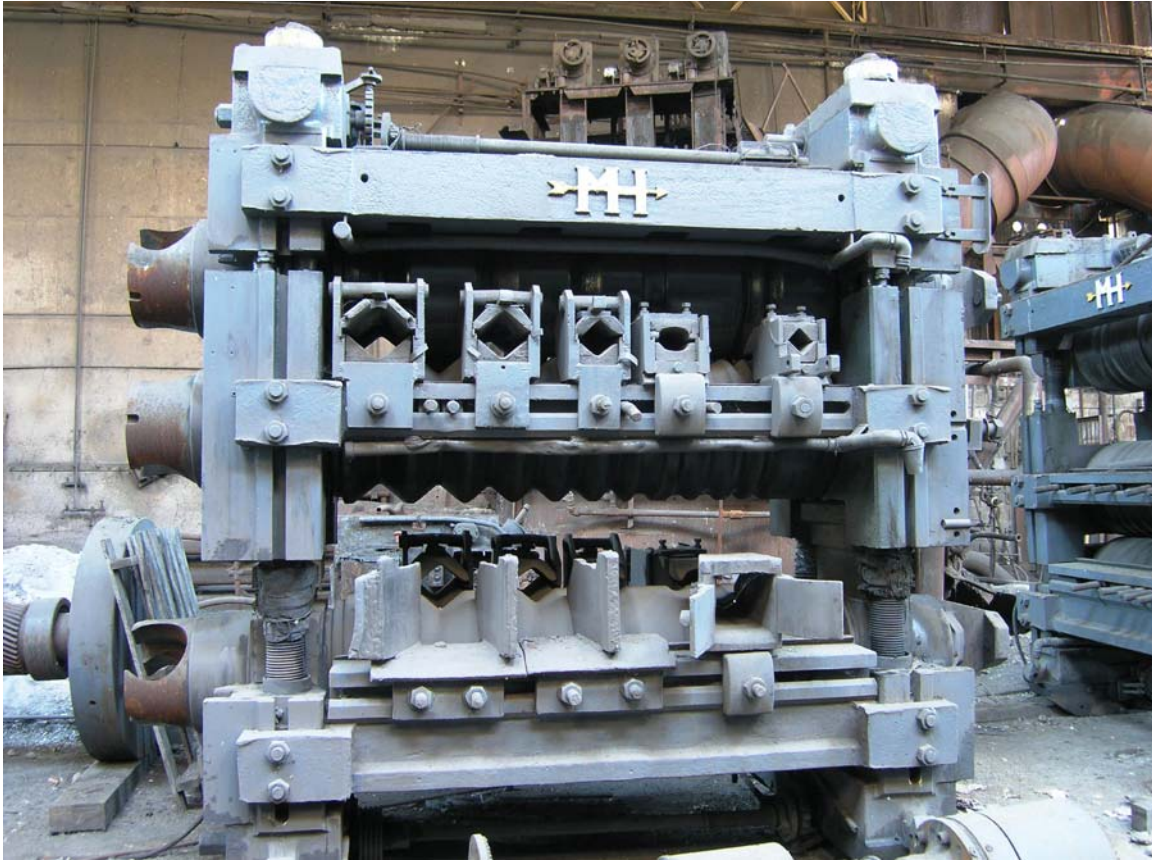

STEEL EQUIPMENT CORPORATION

PO BOX 307, 897 ROUTE 910, INDIANOLA, PA 15051 USA
PHONE: 412.767.9290 FAX: 412.767.9272
www.steelequip.com e-mail: steelequip@pgh.net

Dec 2006

Morgardshammar 3 High Bar Mill Breakdown Mill for Sale

Size: 600mm x 1800mm

Model: P572B

Bearings: Roller

Drive Motors: 2 x 900KW Wound Rotor 5000VAC, 50 Hz, 985 rpm

Gearbox: Combination Gear/Pinion with 8:1 Ratio

Scope of Supply: 3 Stands [1 Operating and 2 Set Up], Gear/Pinion, Drive Motors with couplings, Drive Spindles, Rolls and Chocks, Spare Uncut Rolls

Location: Millton, PA USA Contact Dev Lemster for pricing.